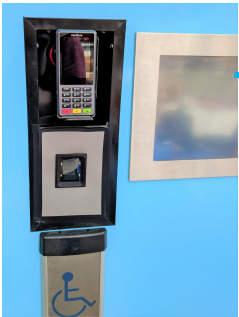

Credit card / phone app

NanoStore Components

Credit card / phone app

Coolers

NanoStore Components

Credit card / phone app

Coolers

Dry shelves

NanoStore Components

Credit card / phone app

Instant receipts

Coolers

Dry shelves

Powered by AI, 24/7

Sensor fusion = camera system + shelf system

Challenging use cases