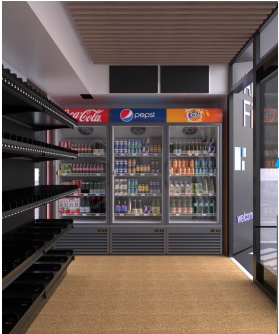

Credit card / phone app

NanoStore Components

Credit card / phone app

Coolers

NanoStore Components

Credit card / phone app

Coolers

Dry shelves

NanoStore Components

Credit card / phone app

Instant receipts

Coolers

Dry shelves

Powered by AI, 24/7

Sensor fusion = camera system + shelf system

Challenging use cases