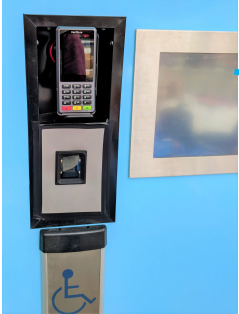

Credit card / phone app

NanoStore Components

Credit card / phone app

Coolers

NanoStore Components

Credit card / phone app

Coolers

Dry shelves

NanoStore Components

Credit card / phone app

Instant receipts

Coolers

Dry shelves

Powered by AI, 24/7

Sensor fusion = camera system + shelf system

Challenging use cases