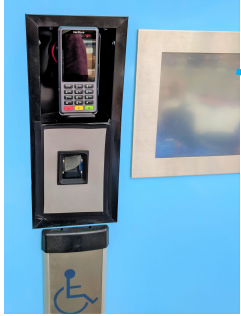

Credit card / phone app

NanoStore Components

Credit card / phone app

Coolers

NanoStore Components

Credit card / phone app

Coolers

Dry shelves

NanoStore Components

Credit card / phone app

Instant receipts

Coolers

Dry shelves

Powered by AI, 24/7

Sensor fusion = camera system + shelf system

Challenging use cases