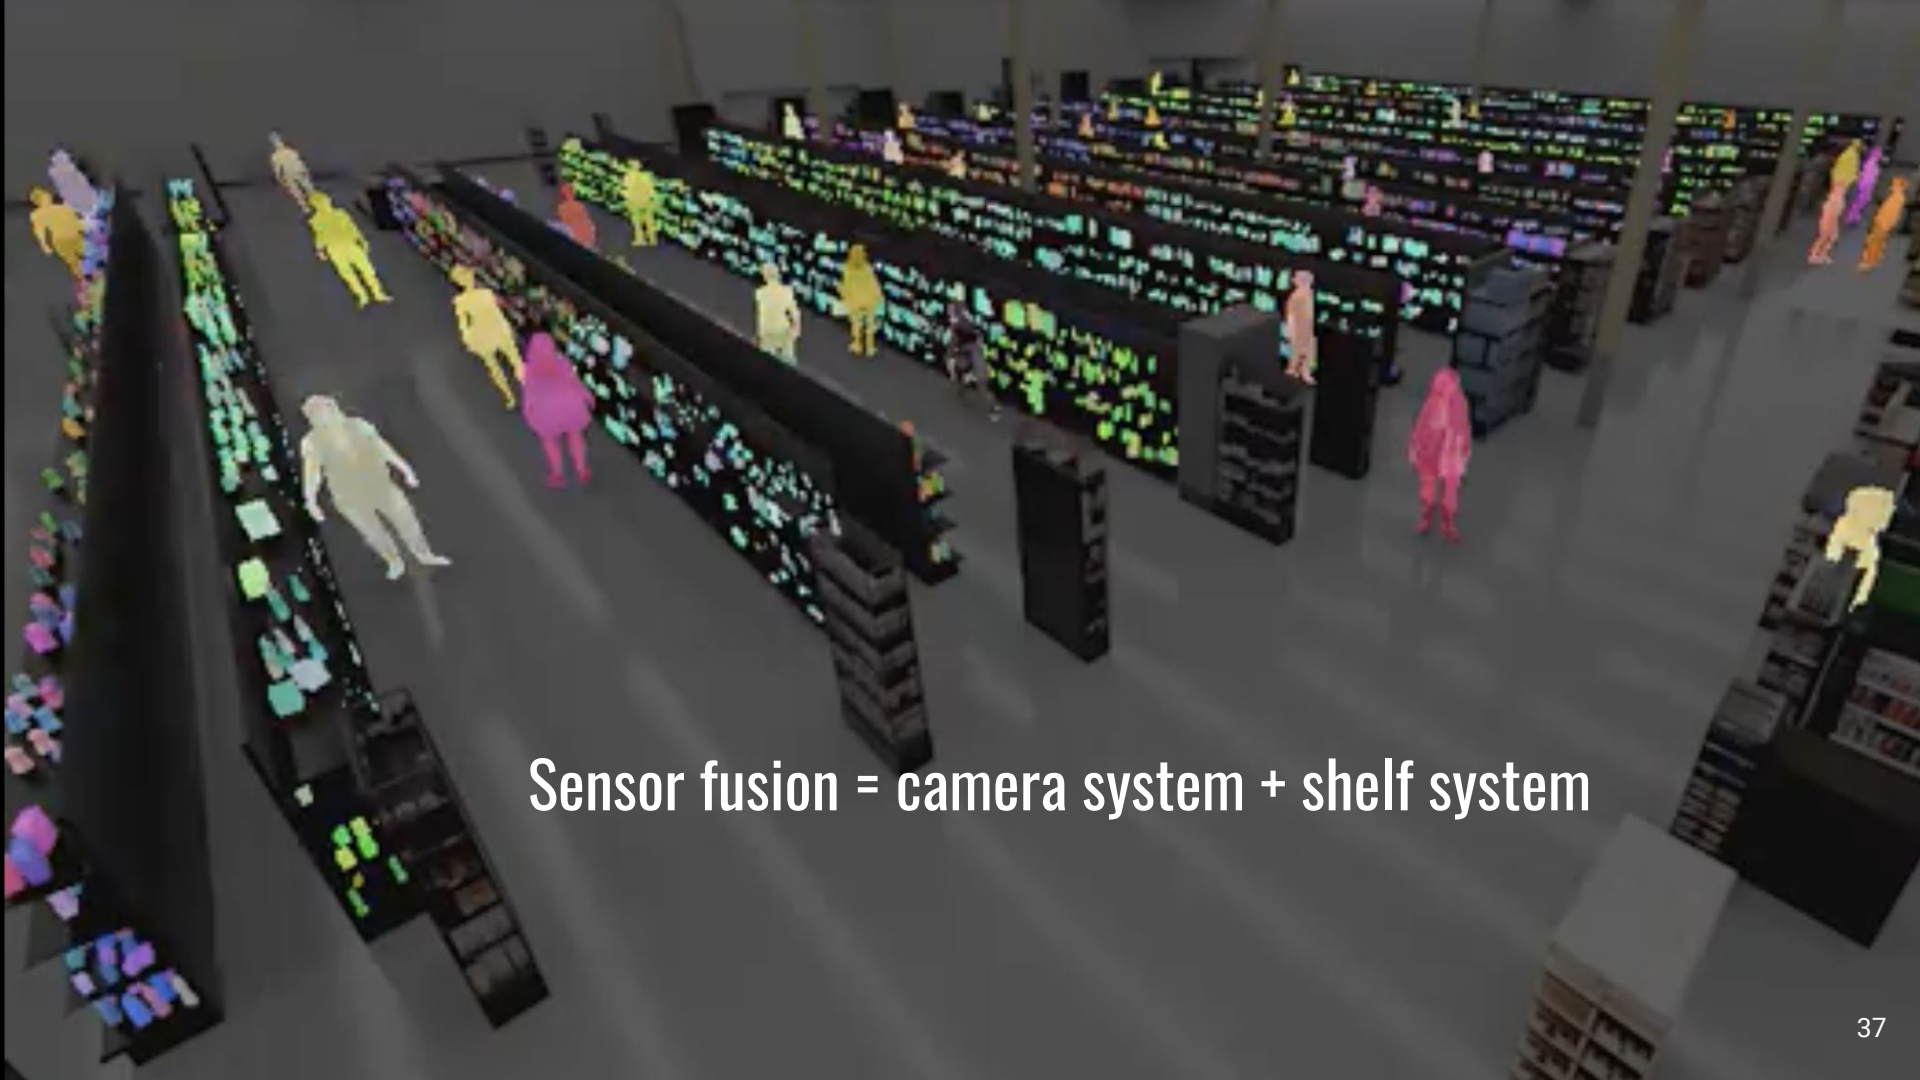

NanoStore Components

Credit card / phone app

Instant receipts

Coolers

Dry shelves

Powered by AI, 24/7

Sensor fusion = camera system + shelf system

Challenging use cases