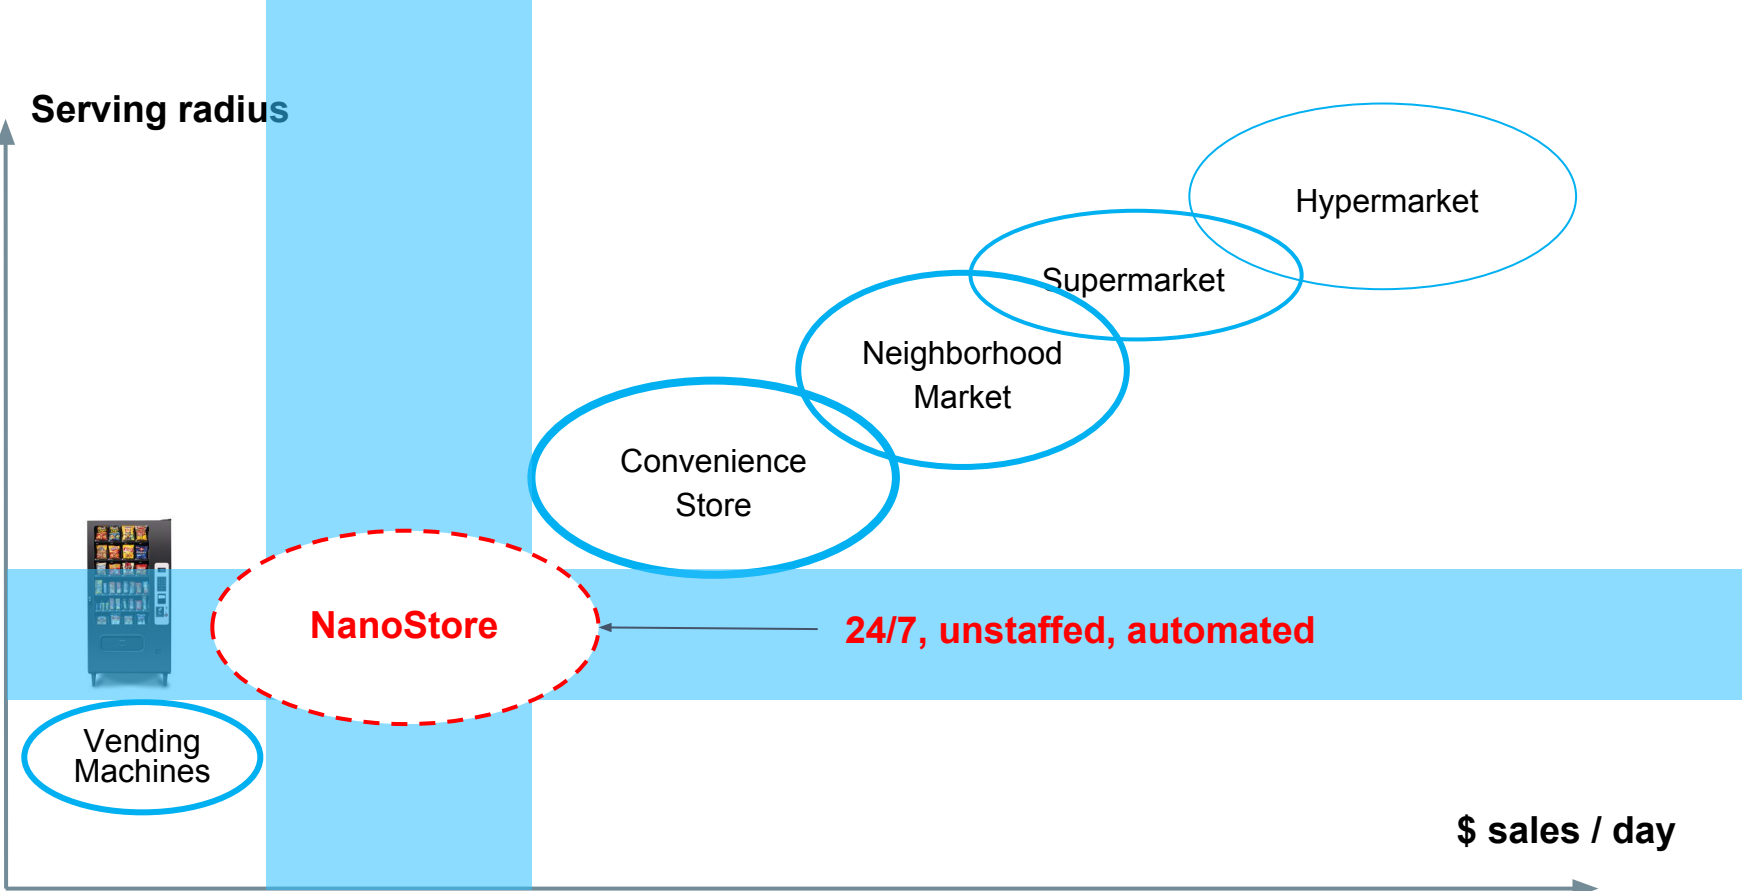

Serving radius

10 miles

2-3 miles

< 500 ft

Vending
Machines

NanoStore

24/7, unstaffed, automated

Convenience
Store

Neighborhood
Market

Supermarket

Hypermarket

$500

$2k

$10k

>$100k

$ sales / day