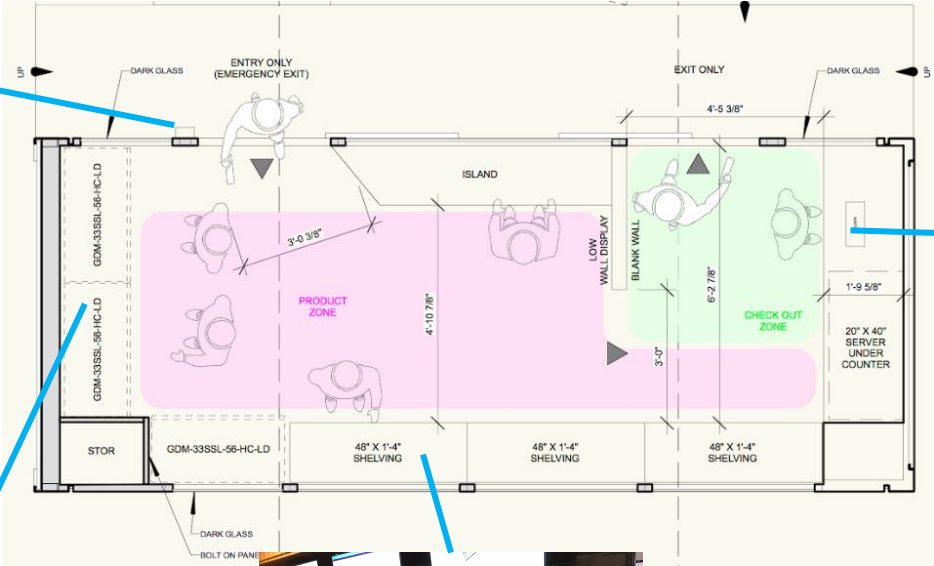

NanoStore Components

Credit card / phone app

Instant receipts

Coolers

Dry shelves

Powered by AI, 24/7

Sensor fusion = camera system + shelf system

Challenging use cases