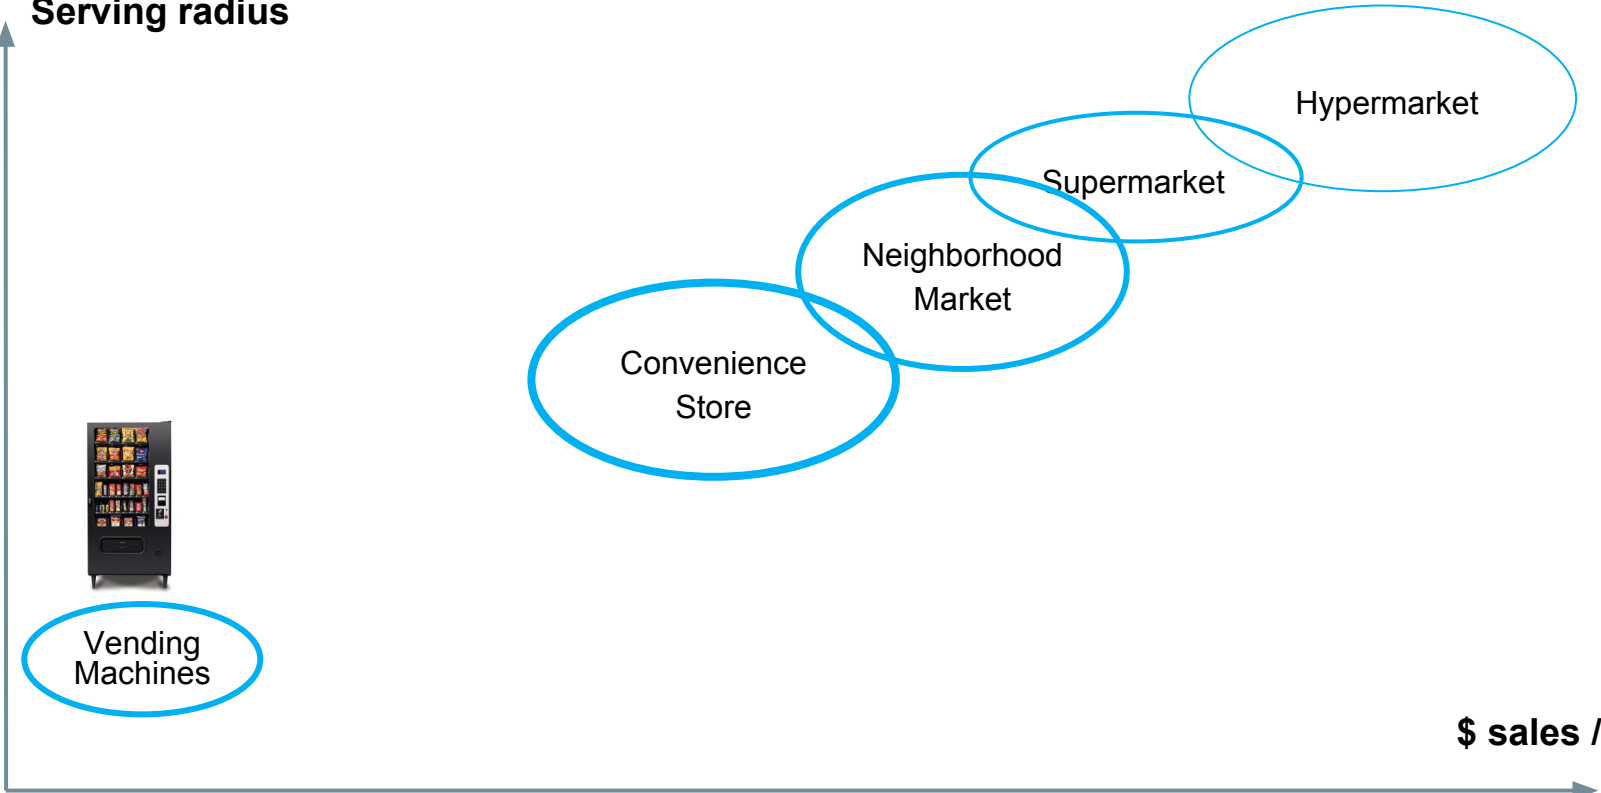

Serving radius

10 miles

2-3 miles

< 500 ft

Vending
Machines

$500

$2k

$10k

>$100k

$ sales / day

Convenience
Store

Neighborhood
Market

Supermarket

Hypermarket