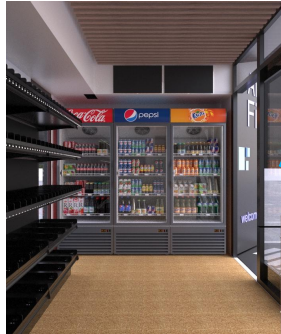

Credit card / phone app

NanoStore Components

Credit card / phone app

Coolers

NanoStore Components

Credit card / phone app

Coolers

Dry shelves

NanoStore Components

Credit card / phone app

Instant receipts

Coolers

Dry shelves

Powered by AI, 24/7

Sensor fusion = camera system + shelf system

Challenging use cases