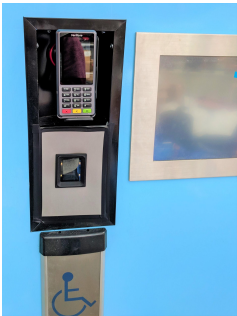

NanoStore Components

Credit card / phone app