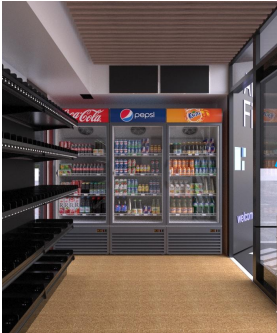

NanoStore Components

Coolers