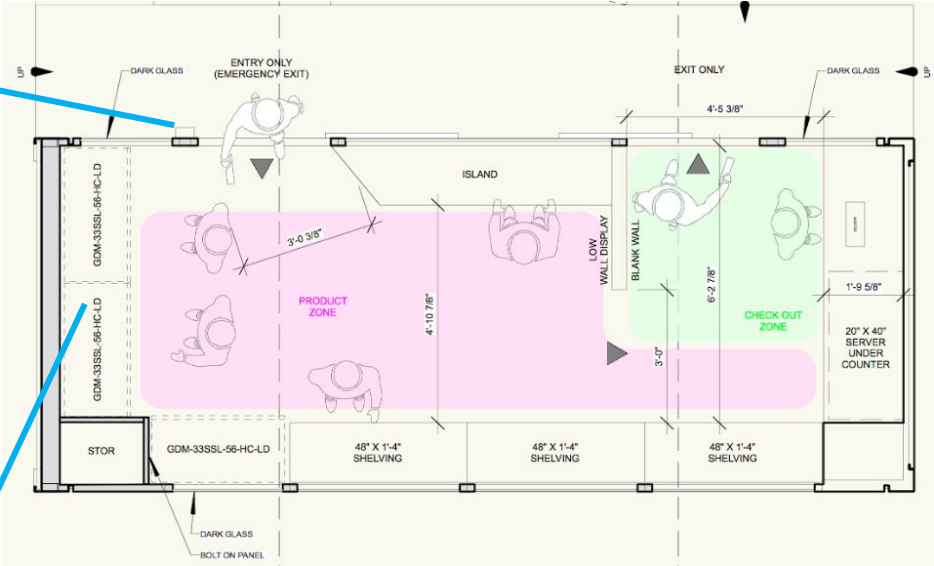

NanoStore Components

Coolers