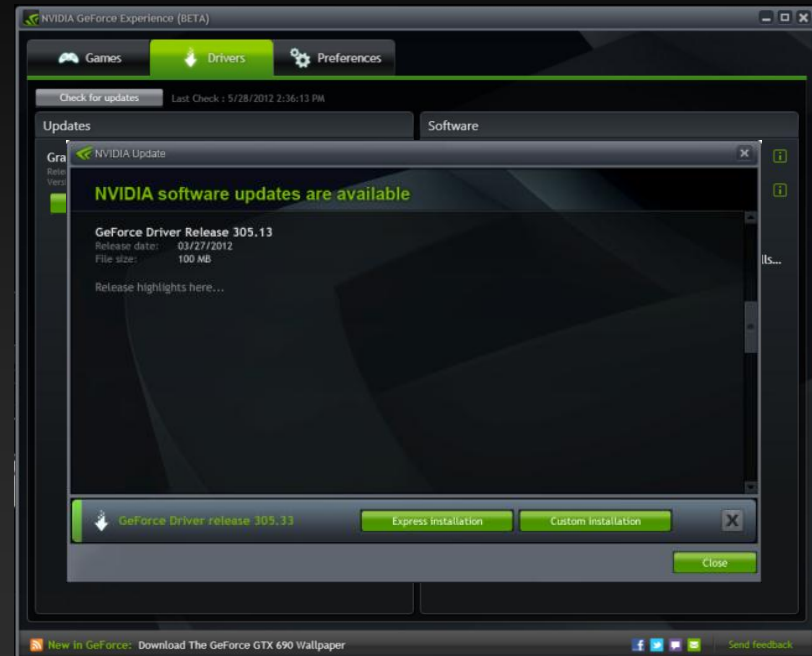

Step 2: GeForce Experience installs latest driver & profiles