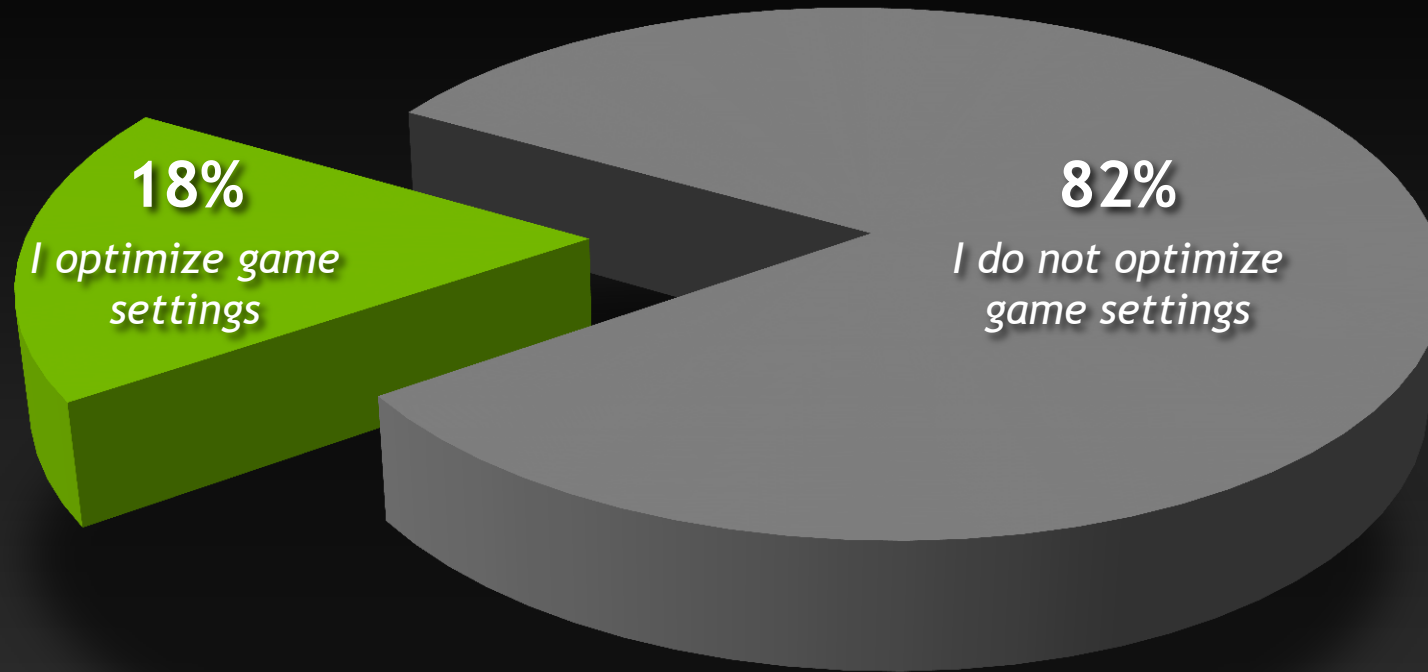

**GeForce
Experience**

4-out-of-5 Gamers Do Not Adjust Quality Settings

Introducing GeForce Experience

Connects Gamers to NVIDIA's Cloud Datacenter to
get optimal quality settings

GeForce Experience Optimizes Quality Settings with One Click

- Game settings configured for optimal balance of FPS & image quality
- Personalized to your PC configuration: GPU, CPU, and monitor
- Explore game settings via interactive screenshots

GeForce Experience Makes Driver Updates Simple and Automatic