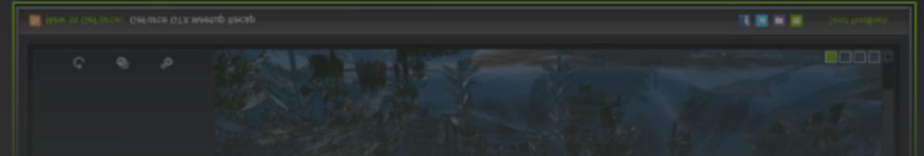

Step 1: Automatic driver notification

Step 2: GeForce Experience installs latest driver & profiles

GeForce Experience

PC performance, Console simplicity

- Automatically optimizes in-game settings
- Delivers latest GeForce drivers to your PC