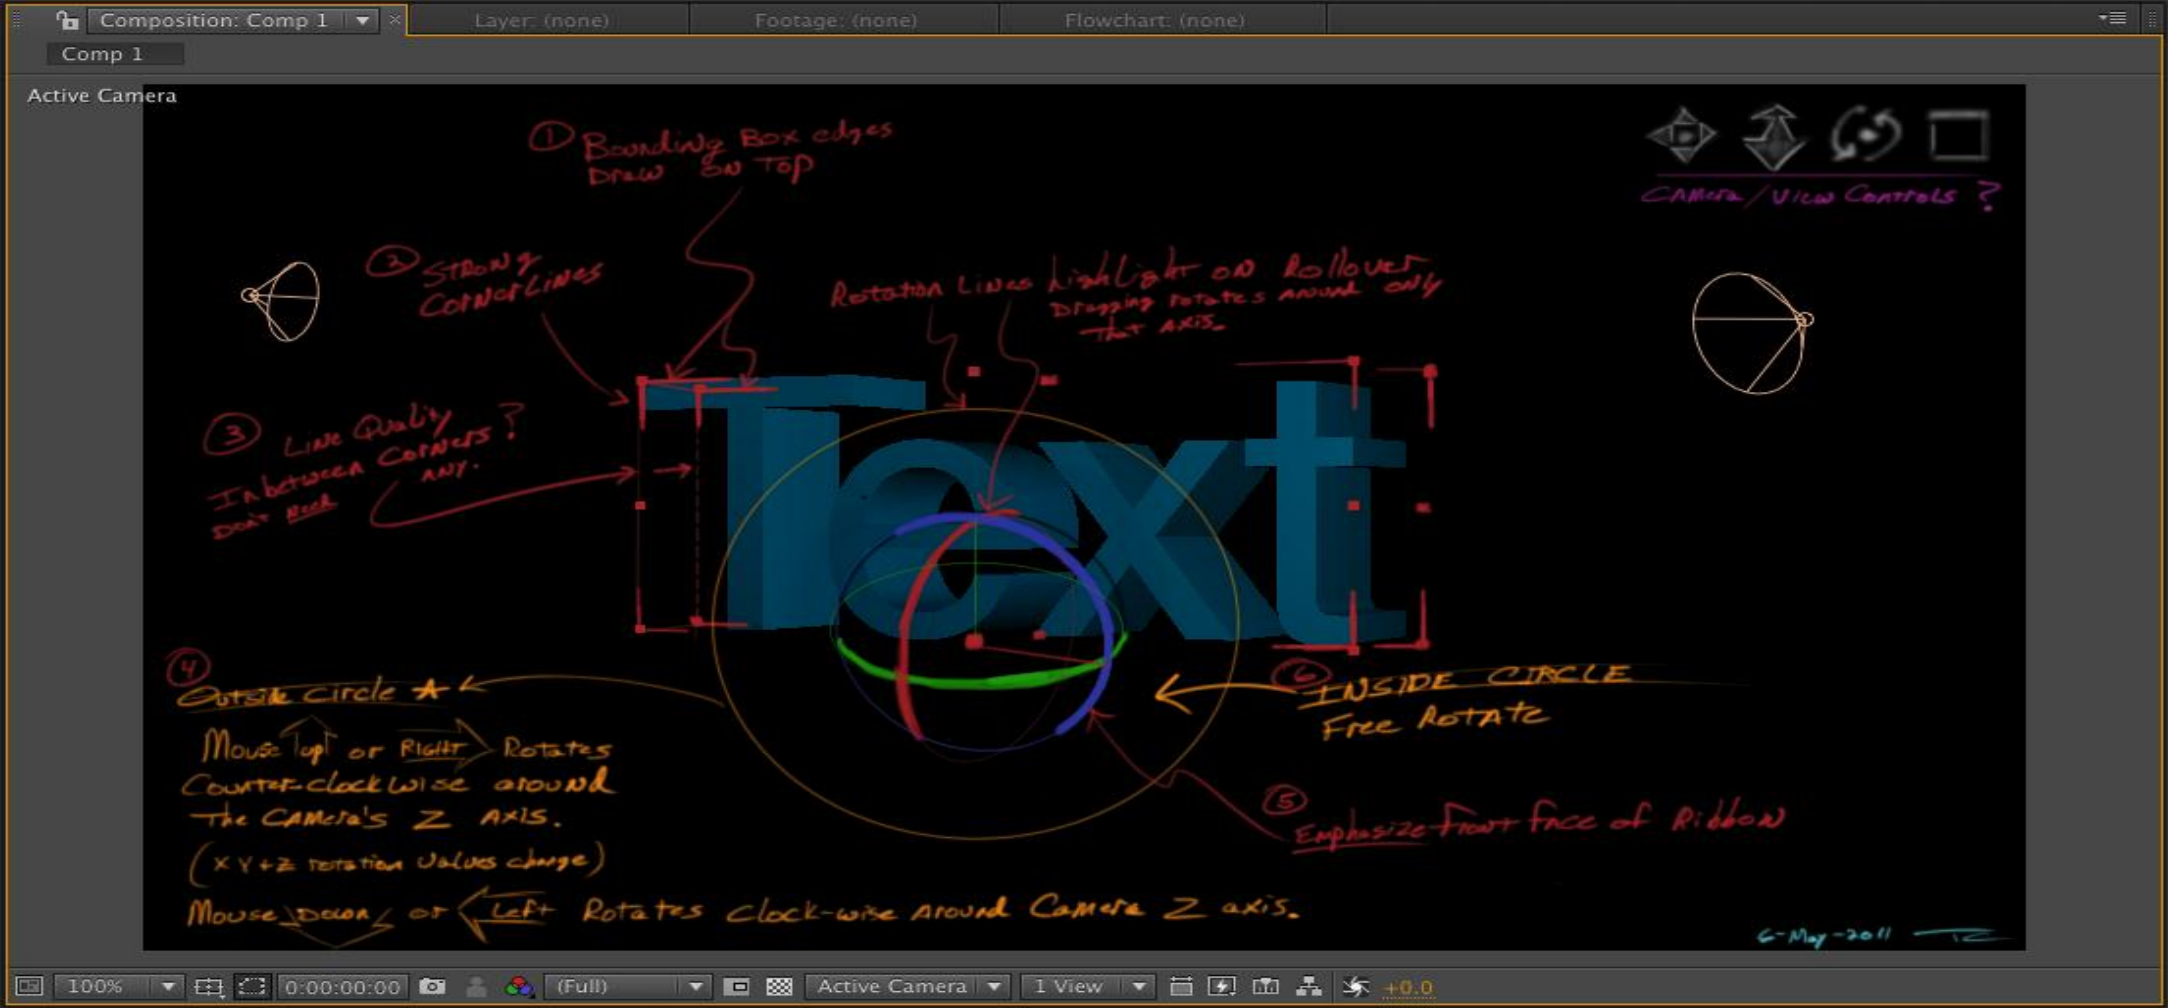

Adobe

After Effects – CS 6

Steve Forde | Sr. Product Manager – Visual Effects

Adobe® Creative Cloud

What we did...

A black toy car with red and yellow flame graphics and the letters 'SRS' on its side is positioned on a curved wooden ramp. The ramp is set against a dark, textured background that resembles a volcanic rock wall. The car is facing left. The word 'DEMO' is overlaid in white text on a black rectangular background in the lower-left corner of the image.

DEMO

Adobe